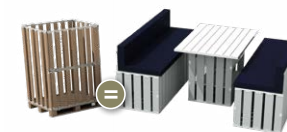

High Seats Box