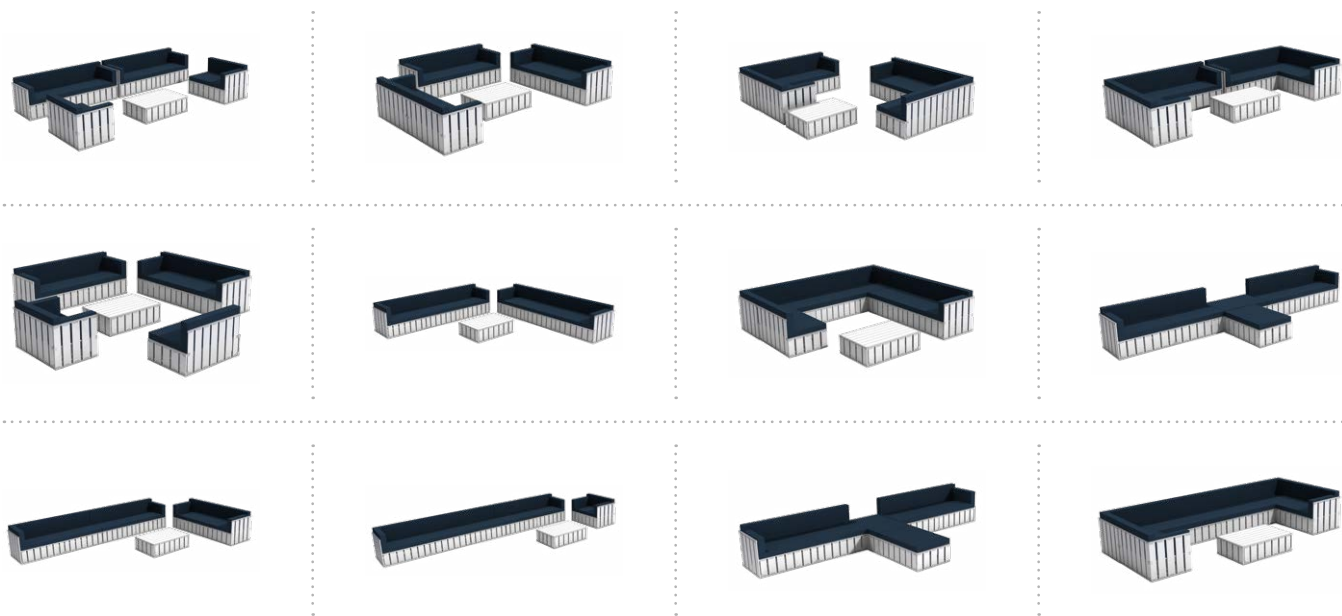

Fully closable Sidewalls

Customizable

- ✓ Brand-able by logo or full colour print
- ✓ Colour your tubes

Mounting Hooks and M10 screw insert

Endless (inter) connectability

- ✓ Connect all Creative Structures with gutters

All weatherproof

- ☁ 80/100 km/h
- ❄ -20/-30 °C
- ☀ +70 °C

Connect to Layher stage

- ✓ Dimensions of the Loungers and Crossovers fit on Layher stages

Think out of the box

U-Bar Box

✓ 1 box offers multiple configurations for a 6 m bar

Big-Bar Box

✓ 1 box offers multiple configurations for a 12 m bar

✓ Small packaging

✓ Unique click system, so no tools or screws required for installation

✓ Heavy duty

✓ Fast installation

Lounge Box

✓ 1 box offers multiple setups for 12 to 15 persons

✓ Small packaging

✓ Unique click system, so no tools or screws required for installation

✓ Heavy duty

✓ Fast installation

Dutch Design
Made in Holland

Where we are

Creative Products
Gewenten 43A
4704 RE Roosendaal
The Netherlands