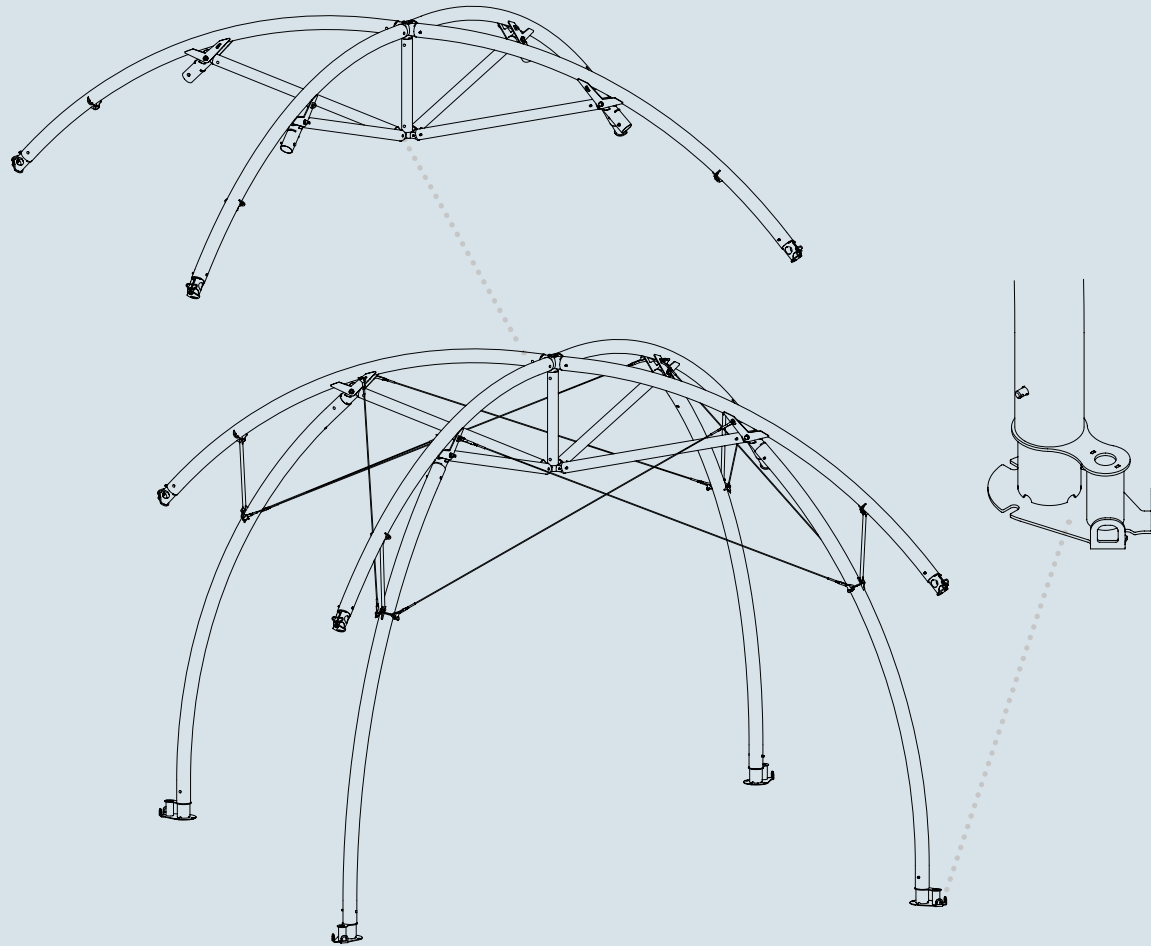

---

- 4x **CS-0287**  
Leg profile
 

---

- 4x **CS-0716**  
Roof profile
 

---

- 4x **CS-0717**  
Sub profile
 

---

- 1x **CS-0633**  
Center profile
 

---

- 4x **CS-0719**  
Stabilization rod
 

M

- 20x **CS-0093**  
Locking pin (medium)  
ø90 mm profile
 

---

- 8x **CS-0105**  
Locking pin (small)  
ø70 mm profile
 

---

- 15x **CS-9064**  
Clevis pin 10x30
 